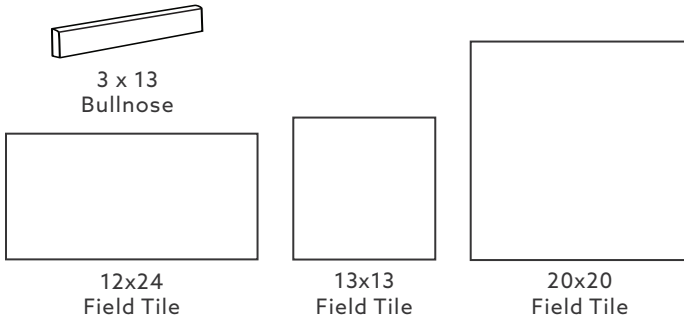

ARCHAEOLOGY

Photo features Crystal River 12x24

GLAZED PORCELAIN STONEWARE

Babylon

Chaco Canyon

Crystal River

Troy

STOCKED SIZES

ADDITIONAL SIZES AVAILABLE

- 6½X13 Field Tile
- 6½x6½ Field Tile
- 3x3 Mosaic
- Pinwheel Mosaic
- Strip Mosaic

SUITABLE FOR THE FOLLOWING APPLICATIONS

Walls	Floors	Countertops	Frost Resistant	C.O.F. Wet ≥	C.O.F. Dry ≥
✓	✓	✓	✓	0.60	0.80