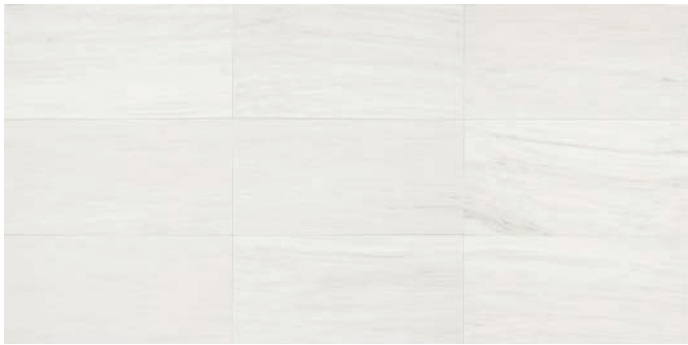

# ASCEND STONE

Photo features Candid Heather 12x12 on the floor and 12x24 on the wall

## NATURAL STONE

Candid Heather

3 x 8, 12 x 24, 6 x 36 Field Tile - Honed  
12 x 24 Field Tile - Polished

3/4 x 12 Modern Pencil Rail - Honed

1 x 6 Chevron Mosaic - Honed  
14 5/8 x 17 3/8 Sheet

1 x 2 Leaf Mosaic - Honed  
10 1/4 x 13 1/4 Sheet