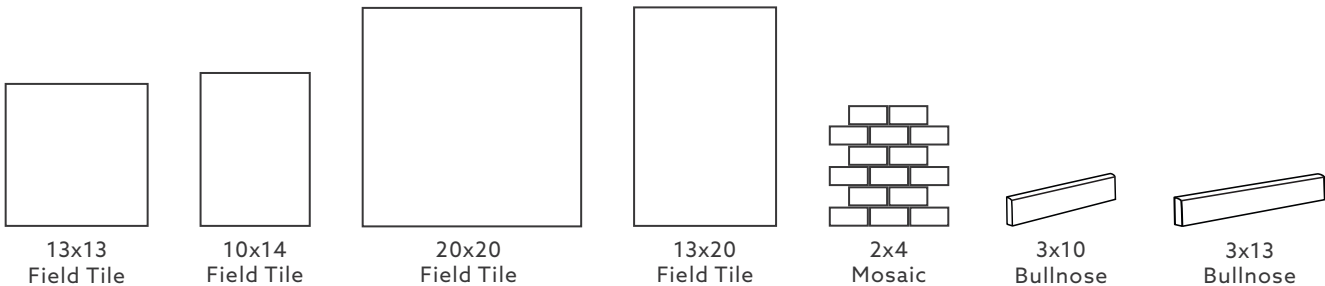

AVANTE

Photo features Bianco 10x14 and 3x6 on wall, and 20x20 on floor

GLAZED WALL AND FLOOR TILE

Bianco

Cestino

Nebbia

Oro Terra

STOCKED SIZES

SUITABLE FOR THE FOLLOWING APPLICATIONS

Walls	Floors	Countertops	Frost Resistant	C.O.F. Wet \geq	C.O.F. Dry \geq	D.C.O.F. \geq
✓	✓	✓	✓	0.60	0.70	0.42

Not all sizes and colors are stocked at all branches. Please check with your local Masonry Center, Inc. location for availability.