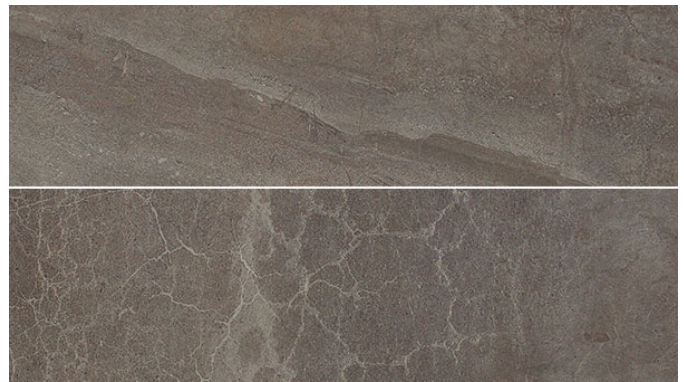

BAYSIDE

Photo features Pewter

PORCELAIN FIELD TILE

Pearl

Camel

Pewter

Tobacco

STOCKED SIZES

12x24
Field Tile

SUITABLE FOR THE FOLLOWING APPLICATIONS

Walls	Floors	Countertops	Frost Resistant	C.O.F. Wet \geq	C.O.F. Dry \geq	D.C.O.F. \geq
✓	✓	✓	✓	0.63	0.77	0.62