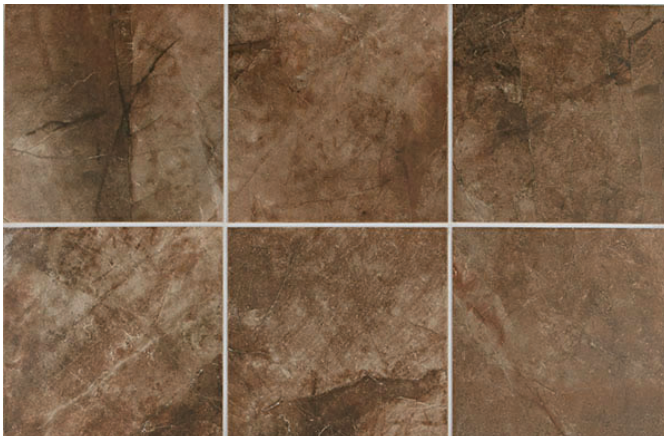

BEVALO

Photo features Mist 12x12 Field tile on the floor and 10x14 Wall tile on reception desk

GLAZED PORCELAIN

Dove BV95

Mist BV96

Earth BV98

Charcoal BV97

STOCKED SIZES

10x14
Field Tile

12x12
Field Tile

18x18
Field Tile

12x24
Field Tile

3x3
Mosaic

3x12
Bullnose

SUITABLE FOR THE FOLLOWING APPLICATIONS

Walls	Floors	Countertops	Frost Resistant	C.O.F. Wet \geq	C.O.F. Dry \geq	D.C.O.F. \geq
✓	✓	✓	✓	0.60	0.65	0.42