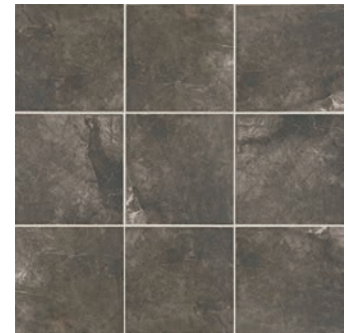

## GLAZED PORCELAIN

Dove

Mist

Earth

Charcoal

## STOCKED SIZES

12x12  
Field Tile

18x18  
Field Tile

12x24  
Field Tile

3x3  
Mosaic

3x12  
Bullnose