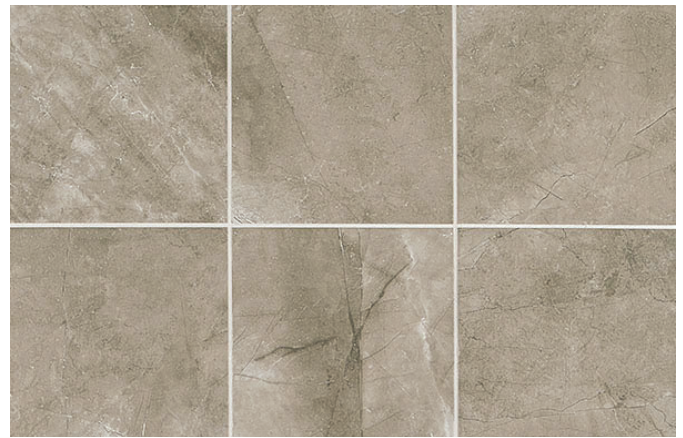

BEVALO

Photo features Mist 12x12 Field tile on the floor and 10x14 Wall tile on reception desk

GLAZED PORCELAIN

Dove BV95

Mist BV96

Earth BV98

Charcoal BV97

STOCKED SIZES

10x14
Field Tile

12x12
Field Tile

18x18
Field Tile

12x24
Field Tile

3x3
Mosaic

3x12
Bullnose

SUITABLE FOR THE FOLLOWING APPLICATIONS

Walls	Floors	Countertops	Frost Resistant	C.O.F. Wet \geq	C.O.F. Dry \geq	D.C.O.F. \geq
✓	✓	✓	✓	0.60	0.65	0.42