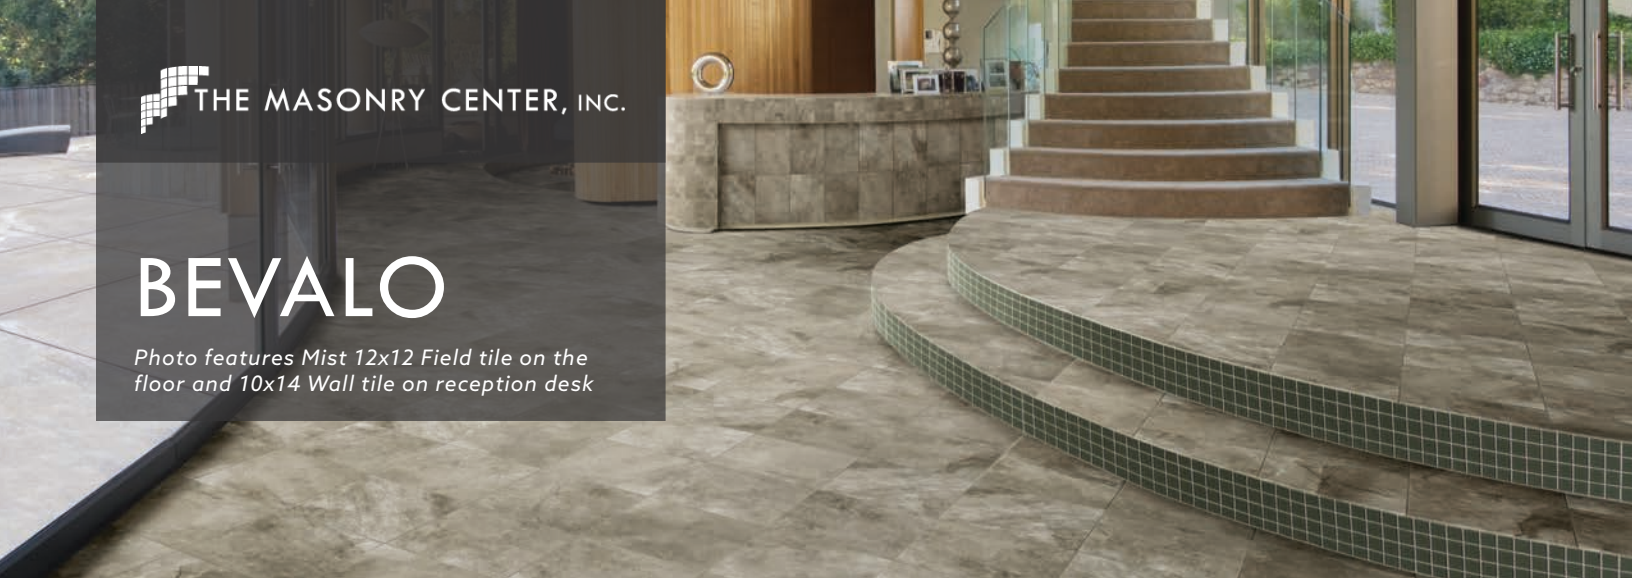

BEVALO

Photo features Mist 12x12 Field tile on the floor and 10x14 Wall tile on reception desk

GLAZED PORCELAIN

Dove BV95

Mist BV96

Earth BV98

Charcoal BV97

STOCKED SIZES

10x14
Field Tile

12x12
Field Tile

18x18
Field Tile

12x24
Field Tile

3x3
Mosaic

3x12
Bullnose

SUITABLE FOR THE FOLLOWING APPLICATIONS

Walls	Floors	Countertops	Frost Resistant	C.O.F. Wet \geq	C.O.F. Dry \geq	D.C.O.F. \geq
✓	✓	✓	✓	0.60	0.65	0.42