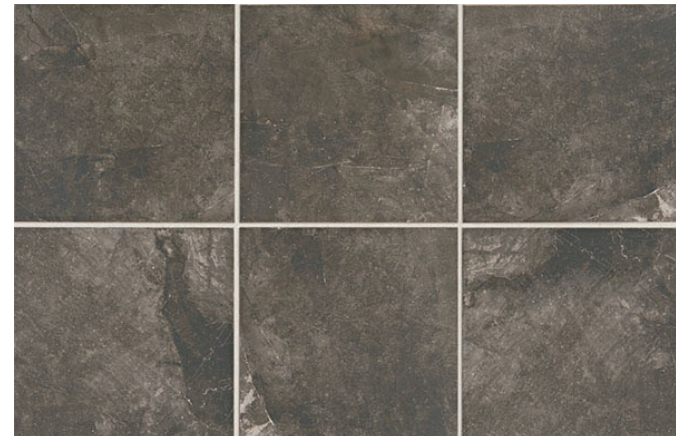

BEVALO

Photo features Mist 12x12 Field tile on the floor and 10x14 Wall tile on reception desk

GLAZED PORCELAIN

Dove BV95

Mist BV96

Earth BV98

Charcoal BV97

STOCKED SIZES

10x14
Field Tile

12x12
Field Tile

18x18
Field Tile

12x24
Field Tile

3x3
Mosaic

3x12
Bullnose

SUITABLE FOR THE FOLLOWING APPLICATIONS

Walls	Floors	Countertops	Frost Resistant	C.O.F. Wet \geq	C.O.F. Dry \geq	D.C.O.F. \geq
✓	✓	✓	✓	0.60	0.65	0.42