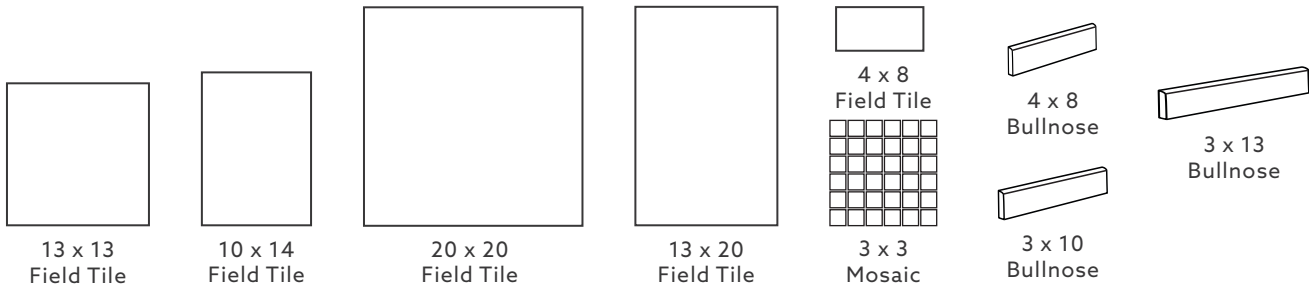

BORDEAUX

Photo features Chameau 20x20, 13x20, 13x13, and 6 1/2x6 1/2 on the floor in a modular pinwheel pattern

GLAZED PORCELAIN

Creme

Chameau

Marron

STOCKED SIZES

SUITABLE FOR THE FOLLOWING APPLICATIONS