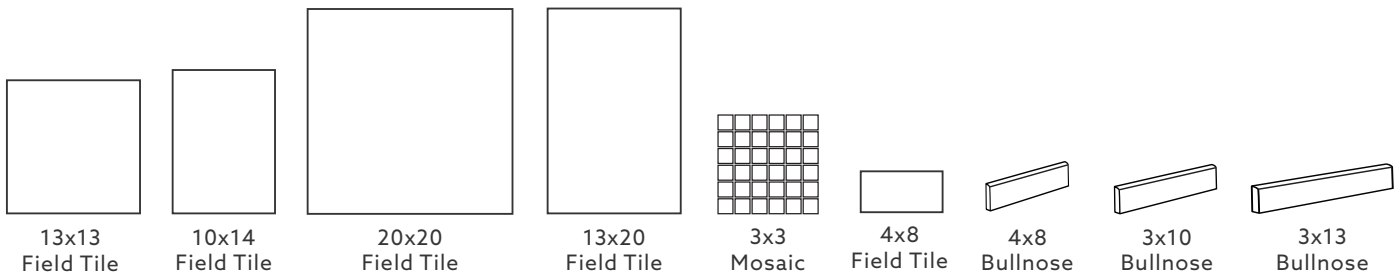

STOCKED SIZES

SUITABLE FOR THE FOLLOWING APPLICATIONS * Does not apply to wall tile

Walls	Floors	Countertops	Frost Resistant*	C.O.F. Wet $\geq$	D.C.O.F. $\geq$*
✓	✓	✓	✓	0.60	0.42

Not all sizes and colors are stocked at all branches. Please check with your local Masonry Center location for availability.

www.masonrycenter.com