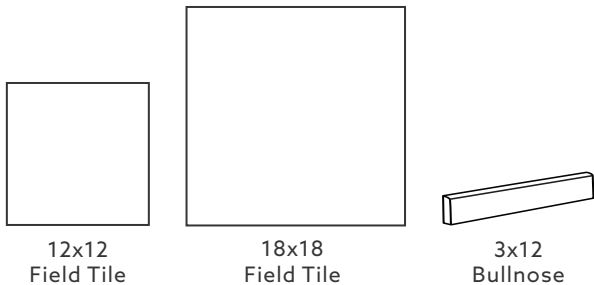

CASTLEGATE

Photo features Beige 12x12 on wall and Beige 18x18 on floor

GLAZED PORCELAIN

Beige CG15

Gray CG16

Brown CG17

STOCKED SIZES

12x12
Field Tile

18x18
Field Tile

3x12
Bullnose

ADDITIONAL SIZES AVAILABLE

- 9x12 Wall Tile
- 2x2 Mosaic
- 3x9 Wall Bullnose

SUITABLE FOR THE FOLLOWING APPLICATIONS

Walls	Floors	Countertops	Frost Resistant	C.O.F. Wet \geq	C.O.F. Dry \geq	D.C.O.F. \geq
✓	✓	✓	✓	0.60	0.70	0.42