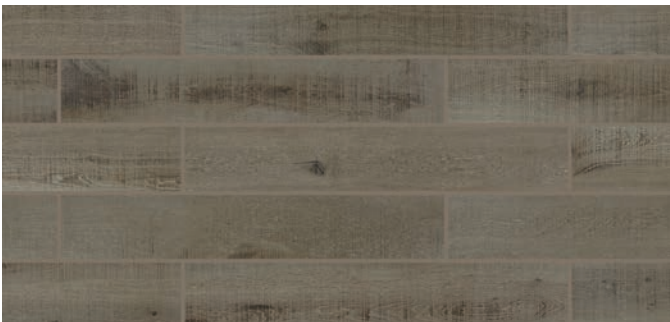

## GLAZED PORCELAIN

Hickory Grove CR40

La Petit Greige CR41

Shadow Mountain CR42

Rustic Lodge CR43

Woodland Chalet CR44