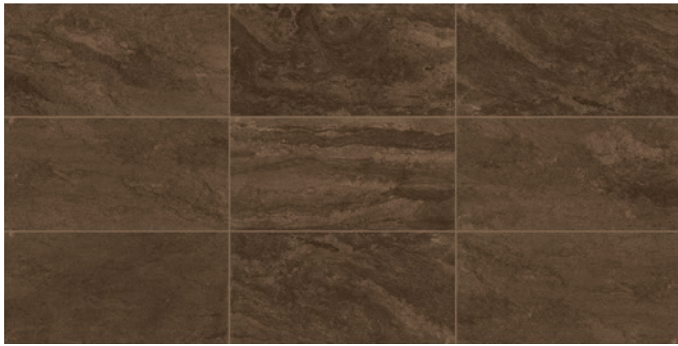

CLASSENTINO MARBLE

Photo features Palazzo White Polished 12x24

COLORBODY PORCELAIN

Palazzo White CT30

Coliseum Gray CT32

Imperial Brown CT33

Centurio Black CT34

STOCKED COLOR	SIZE/FINISH
---------------	-------------

Palazzo White CT30	12x24 Matte & Polished, 24x24 Polished
Coliseum Gray CT32	12x24 Polished
Imperial Brown CT33	12x24 Polished
Centurio Black CT34	12x24 Matte & Polished, 24x24 Polished

ADDITIONAL SIZES AVAILABLE

24x48 Field Tile Matte and Polished
2x3 Linear Hex Mosaic Matte
Classic Weave Mosaic Polished
3x24 Bullnose

12x24
Field Tile

24x24
Field Tile

SUITABLE FOR THE FOLLOWING APPLICATIONS

Walls	Floors	Countertops	Frost Resistant	D.C.O.F. ≥
✓	✓	✓	✓	0.42