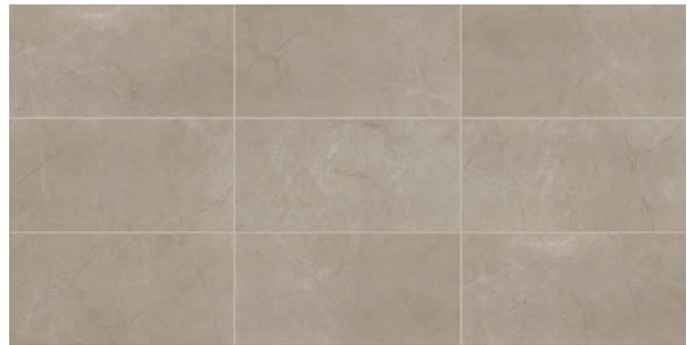

CLASSENTINO MARBLE

Photo features Palazzo White Polished 12x24

COLORBODY PORCELAIN

Palazzo White CT30

Coliseum Gray CT32

Imperial Brown CT33

Centurio Black CT34

STOCKED COLOR	SIZE/FINISH
---------------	-------------

Palazzo White CT30	12x24 Matte & Polished, 24x24 Polished
Coliseum Gray CT32	12x24 Polished
Imperial Brown CT33	12x24 Polished
Centurio Black CT34	12x24 Matte & Polished, 24x24 Polished

ADDITIONAL SIZES AVAILABLE

24x48 Field Tile Matte and Polished
2x3 Linear Hex Mosaic Matte
Classic Weave Mosaic Polished
3x24 Bullnose

12x24
Field Tile

24x24
Field Tile

SUITABLE FOR THE FOLLOWING APPLICATIONS

Walls	Floors	Countertops	Frost Resistant	D.C.O.F. ≥
✓	✓	✓	✓	0.42