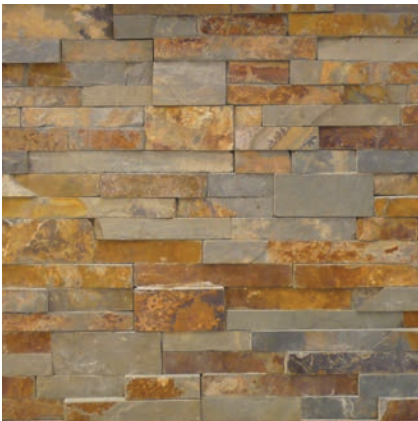

CLASSIC STONE

Photo features Calico Cream

NATURAL STONE LEDGESTONE

Polar White

Smooth Travertine

Split Travertine

Autumn Ridge

Calico Cream

Classic Grey

STOCKED SIZES

6x24

6x24

SUITABLE FOR THE FOLLOWING APPLICATIONS

Interior	Exterior	Frost Resistant
✓	✓	✓