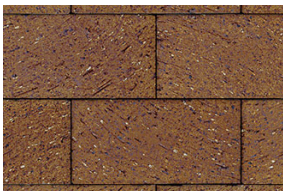

PAVERS

CLAY BRICK PAVERS

Photo features Copperstone and Medium Ironspot #46.

AVAILABLE COLORS

Medium Ironspot #77

Medium Ironspot #46

Dark Ironspot

Manganese Ironspot

STOCKED SIZE

2 1/4 x 4 x 8
True Paver

GENERAL APPLICATION

Exterior

EXTERIOR APPLICATION

Suitable for freezing & non-freezing climates

SPECIAL ORDER

Permeable pavers available in all featured colors.