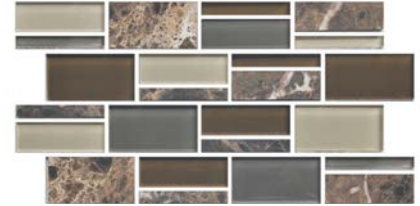

COLOR APPEAL

Photo features Sea Cliff Blend 3xRandom Mosaic.

GLASS & NATURAL STONE MOSAICS

3xRandom Mtn Morning C140

3xRandom Sea Cliff C141

3xRandom Tortoise C139

5/8xRandom Mtn Morning C140

5/8xRandom Sea Cliff C141

5/8xRandom Tortoise C139

3xRandom Pebble Beach C137

3xRandom Canyon Trail C138

5/8xRandom Pebble Beach C137

5/8xRandom Canyon Trail C138

STOCKED SIZES

3xRandom Mosaic

Mesh mounted on 12.75x11.75 sheets
White thinset recommended

5/8xRandom Mosaic

Mesh mounted on 12.75x11.75 sheets
White thinset recommended

SUITABLE FOR THE FOLLOWING APPLICATIONS

Walls	Floors	Countertops	Frost Resistant	D.C.O.F. ≥
✓	-	-	✓	-