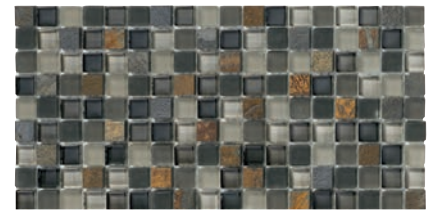

CRYSTAL STONE II

Photo features Terracotta Random Strip Mosaic

GLASS & NATURAL STONE MOSAICS

1x1 Square Pearl UL8X

Random Strip Pearl UL8Z

1x1 Square Terracotta UL8W

Random Strip Terracotta UL93

1x1 Square Pewter UL8Y

Random Strip Pewter UL95

1x1 Square Espresso UL8U

Random Strip Espresso UL8Z

1x1 Square Slate UL8V

Random Strip Slate UL92

STOCKED SIZES

5/8x5/8 Mosaic Blends
Mesh mounted on 12x12 sheets
White thinset recommended

Random Mosaic Strip
Mesh mounted on 12x12 sheets
White thinset recommended

SUITABLE FOR THE FOLLOWING APPLICATIONS

Walls	Floors	Countertops	Frost Resistant	D.C.O.F. ≥
✓	-	-	✓	-