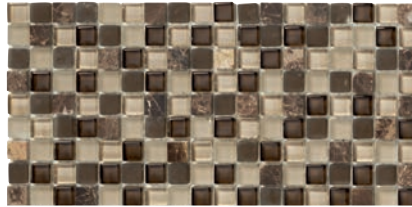

CRYSTAL STONE II

Photo features Terracotta Random Strip Mosaic

GLASS & NATURAL STONE MOSAICS

1x1 Square Pearl UL8X

Random Strip Pearl UL8Z

1x1 Square Terracotta UL8W

Random Strip Terracotta UL93

1x1 Square Pewter UL8Y

Random Strip Pewter UL95

1x1 Square Espresso UL8U

Random Strip Espresso UL8Z

1x1 Square Slate UL8V

Random Strip Slate UL92

STOCKED SIZES

5/8x5/8 Mosaic Blends
Mesh mounted on 12x12 sheets
White thinset recommended

Random Mosaic Strip
Mesh mounted on 12x12 sheets
White thinset recommended

SUITABLE FOR THE FOLLOWING APPLICATIONS

Walls	Floors	Countertops	Frost Resistant	D.C.O.F. ≥
✓	-	-	✓	-