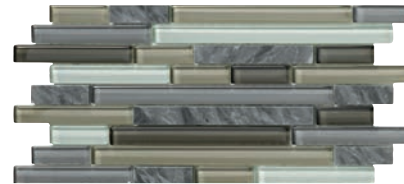

CRYSTAL STONE II

Photo features Terracotta Random Strip Mosaic

GLASS & NATURAL STONE MOSAICS

1x1 Square Pearl UL8X

Random Strip Pearl UL8Z

1x1 Square Terracotta UL8W

Random Strip Terracotta UL93

1x1 Square Pewter UL8Y

Random Strip Pewter UL95

1x1 Square Espresso UL8U

Random Strip Espresso UL8Z

1x1 Square Slate UL8V

Random Strip Slate UL92

STOCKED SIZES

5/8x5/8 Mosaic Blends
Mesh mounted on 12x12 sheets
White thinset recommended

Random Mosaic Strip
Mesh mounted on 12x12 sheets
White thinset recommended

SUITABLE FOR THE FOLLOWING APPLICATIONS

Walls	Floors	Countertops	Frost Resistant	D.C.O.F. ≥
✓	-	-	✓	-