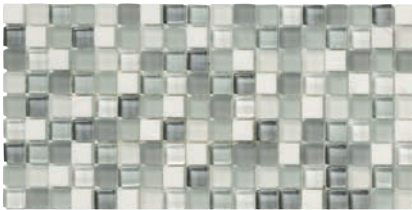

CRYSTAL STONE II

Photo features Terracotta Random Strip Mosaic

GLASS & NATURAL STONE MOSAICS

1x1 Square Pearl UL8X

Random Strip Pearl UL8Z

1x1 Square Terracotta UL8W

Random Strip Terracotta UL93

1x1 Square Pewter UL8Y

Random Strip Pewter UL95

1x1 Square Espresso UL8U

Random Strip Espresso UL8Z

1x1 Square Slate UL8V

Random Strip Slate UL92

STOCKED SIZES

5/8x5/8 Mosaic Blends
Mesh mounted on 12x12 sheets
White thinset recommended

Random Mosaic Strip
Mesh mounted on 12x12 sheets
White thinset recommended

SUITABLE FOR THE FOLLOWING APPLICATIONS

Walls	Floors	Countertops	Frost Resistant	D.C.O.F. ≥
✓	-	-	✓	-