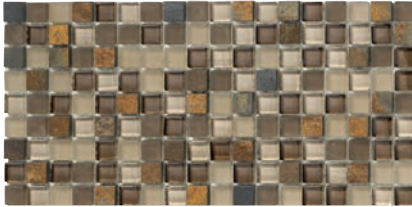

CRYSTAL STONE II

Photo features Terracotta Random Strip Mosaic

GLASS & NATURAL STONE MOSAICS

1x1 Square Pearl UL8X

Random Strip Pearl UL8Z

1x1 Square Terracotta UL8W

Random Strip Terracotta UL93

1x1 Square Pewter UL8Y

Random Strip Pewter UL95

1x1 Square Espresso UL8U

Random Strip Espresso UL8Z

1x1 Square Slate UL8V

Random Strip Slate UL92

STOCKED SIZES

5/8x5/8 Mosaic Blends
Mesh mounted on 12x12 sheets
White thinset recommended

Random Mosaic Strip
Mesh mounted on 12x12 sheets
White thinset recommended

SUITABLE FOR THE FOLLOWING APPLICATIONS

Walls	Floors	Countertops	Frost Resistant	D.C.O.F. ≥
✓	-	-	✓	-