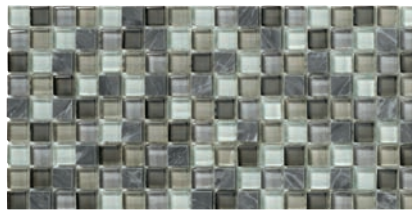

CRYSTAL STONE II

Photo features Terracotta Random Strip Mosaic

GLASS & NATURAL STONE MOSAICS

1x1 Square Pearl UL8X

Random Strip Pearl UL8Z

1x1 Square Terracotta UL8W

Random Strip Terracotta UL93

1x1 Square Pewter UL8Y

Random Strip Pewter UL95

1x1 Square Espresso UL8U

Random Strip Espresso UL8Z

1x1 Square Slate UL8V

Random Strip Slate UL92

STOCKED SIZES

5/8x5/8 Mosaic Blends
Mesh mounted on 12x12 sheets
White thinset recommended

Random Mosaic Strip
Mesh mounted on 12x12 sheets
White thinset recommended

SUITABLE FOR THE FOLLOWING APPLICATIONS

Walls	Floors	Countertops	Frost Resistant	D.C.O.F. ≥
✓	-	-	✓	-