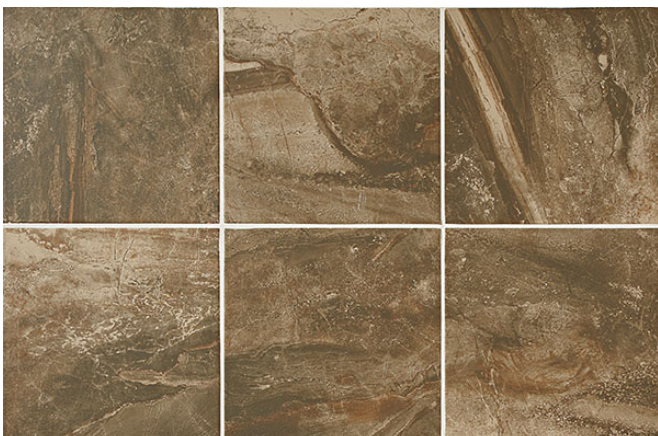

DANYA

Photo features Riverbed 12x12 on the floor, and 10x14 wall tile and 3x3 mosaic on the fireplace

GLAZED PORCELAIN

Stream DY01

Cove DY02

Riverbed DY03

Basin DY04

STOCKED SIZES

SUITABLE FOR THE FOLLOWING APPLICATIONS

Walls	Floors	Countertops	Frost Resistant	C.O.F. Wet \geq	C.O.F. Dry \geq	D.C.O.F. \geq
✓	✓	✓	✓	0.60	0.65	0.42