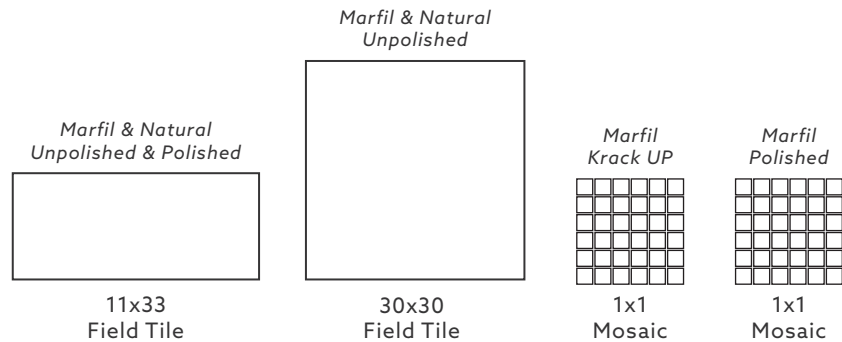

ELEGANCE

Photo features Natural 30x30 and 11x33

GLAZED PORCELAIN

Marfil

Marfil Polished

Marfil Krack UP

Natural

Marfil

Natural

STOCKED SIZES/FINISHES

SUITABLE FOR THE FOLLOWING APPLICATIONS

Walls	Floors	Countertops	Frost Resistant	D.C.O.F. ≥
✓	✓	✓	✓	0.42