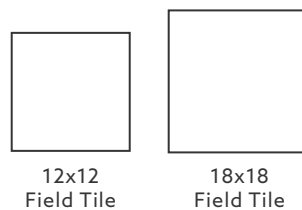

Graceful Grey

12x24 ULB3
2x4 Mosaic ULBC
3x12 Bullnose UL5Y

Simplistic Smoke

12x24 ULB4
2x4 Mosaic ULBD
3x12 Bullnose UL6C

ADDITIONAL COLORS AVAILABLE

Wondrous White
Blissful Brown
Basic Black

STOCKED SIZES

ADDITIONAL SIZES AVAILABLE

SUITABLE FOR THE FOLLOWING APPLICATIONS

Walls	Floors	Countertops	Frost Resistant	C.O.F. Wet \geq	C.O.F. Dry \geq	D.C.O.F. \geq
✓	✓	✓	✓	0.60	0.80	0.42