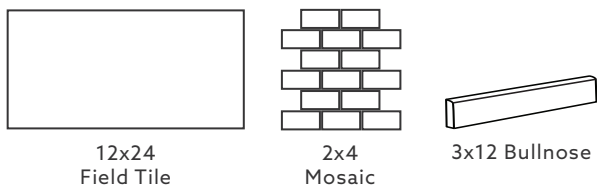

Graceful Grey

12x24 ULB3
2x4 Mosaic ULBC
3x12 Bullnose UL5Y

Simplistic Smoke

12x24 ULB4
2x4 Mosaic ULBD
3x12 Bullnose UL6C

ADDITIONAL COLORS AVAILABLE

Wondrous White
Blissful Brown
Basic Black

STOCKED SIZES