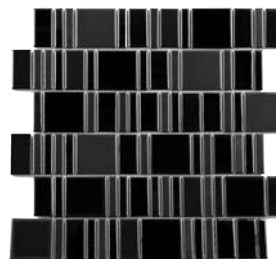

FINISH LINE

Photo features Matte White Penny Rounds

GLAZED PORCELAIN

Nautica White Polished

Black Forest Unpolished

Alpine White Unpolished

GLAZED PENNY ROUNDS

Glossy Black NHBLKPRG
Matte Black NHBLKPRM

Glossy White NHWHTPRG
Matte White NHWHTPRM

MULTI-MOSAICS

Black NHMULTIBLK

White NHMULTIWHT

STOCKED SIZE

12x24 Field Tile

Penny Rounds

Multi Mosaic