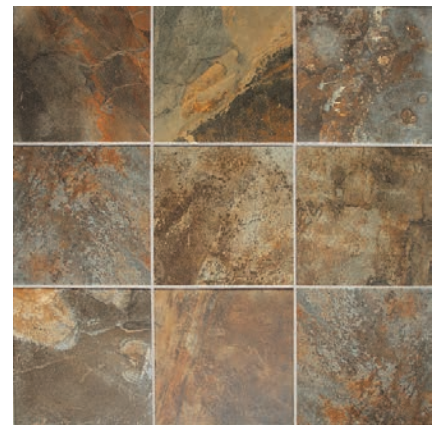

KENDAL SLATE

Photo features Carlisle Black 12x12

GLAZED PORCELAIN

Ambleside Beige

Easdale Neutral

Carlisle Black

STOCKED SIZES

12x12
Field Tile

12x18
Field Tile

18x18
Field Tile

3 x 12
Bullnose

SUITABLE FOR THE FOLLOWING APPLICATIONS

Walls	Floors	Countertops	Frost Resistant	C.O.F. Wet \geq	C.O.F. Dry \geq
✓	✓	✓	✓	0.60	0.70