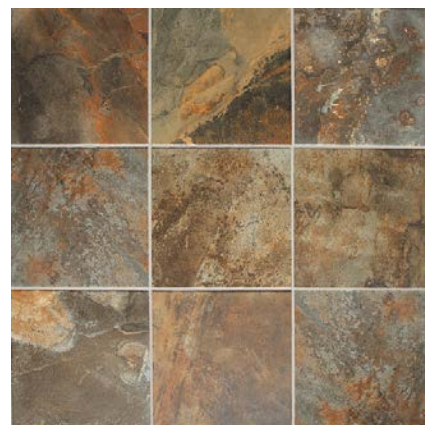

# KENDAL SLATE

Photo features Carlisle Black 12x12

## GLAZED PORCELAIN

Ambleside Beige

Easdale Neutral

Carlisle Black

## STOCKED SIZES

12x12  
Field Tile

12x18  
Field Tile

18x18  
Field Tile

3 x 12  
Bullnose

## SUITABLE FOR THE FOLLOWING APPLICATIONS

Walls	Floors	Countertops	Frost Resistant	C.O.F. Wet $\geq$	C.O.F. Dry $\geq$
✓	✓	✓	✓	0.60	0.70