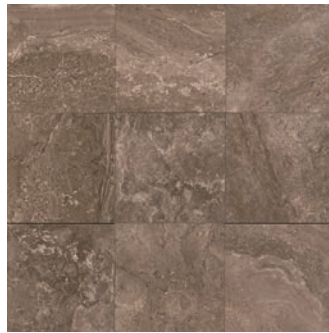

LAUREL HEIGHTS

Photo features Gray Summit 12x18 wall tile and 2x4 mosaic

GLAZED PORCELAIN

Elevated Beige

Brown Pinnacle

Gray Summit

Charcoal Crest

STOCKED SIZES

12x12
Field Tile

12x24
Field Tile

18x18
Field Tile

2x4
Mosaic

3x12
Bullnose

ADDITIONAL SIZES AVAILABLE:
12x18 Ceramic Wall Tile
24x24 Field Tile
3x12 Wall Bullnose and Corners

SUITABLE FOR THE FOLLOWING APPLICATIONS