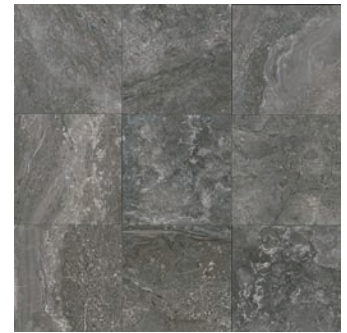

LAUREL HEIGHTS

Photo features Gray Summit 12x18 wall tile and 2x4 mosaic

GLAZED PORCELAIN

Elevated Beige

Brown Pinnacle

Gray Summit

Charcoal Crest

STOCKED SIZES

12x12
Field Tile

12x24
Field Tile

18x18
Field Tile

2x4
Mosaic

3x12
Bullnose

ADDITIONAL SIZES AVAILABLE:
12x18 Ceramic Wall Tile
24x24 Field Tile
3x12 Wall Bullnose and Corners

SUITABLE FOR THE FOLLOWING APPLICATIONS