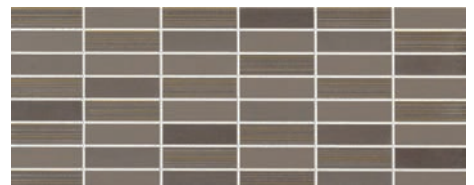

LIGHT

Photo features *Light White 8x20*, *White Mosaic 8x20* and *Ash Silk 8x20*

GLAZED CERAMIC WALL TILE

White

White Silk

White Mosaic

Cream

Cream Silk

Cream Mosaic

Ash

Ash Silk

Ash Mosaic

Plummet (Taupe)

Plummet (Taupe) Silk

Plummet (Taupe) Mosaic

Smoke

Smoke Silk

Smoke Mosaic

STOCKED SIZES

8x20
Wall Tile

8x20
Scored Mosaic

SUITABLE FOR THE FOLLOWING APPLICATIONS

Walls	Floors	Countertops	Frost Resistant
✓	-	-	-