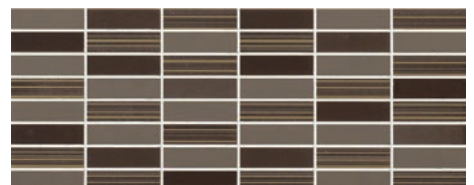

Smoke Mosaic

STOCKED SIZES

SUITABLE FOR THE FOLLOWING APPLICATIONS

Walls	Floors	Countertops	Frost Resistant
✓	-	-	-