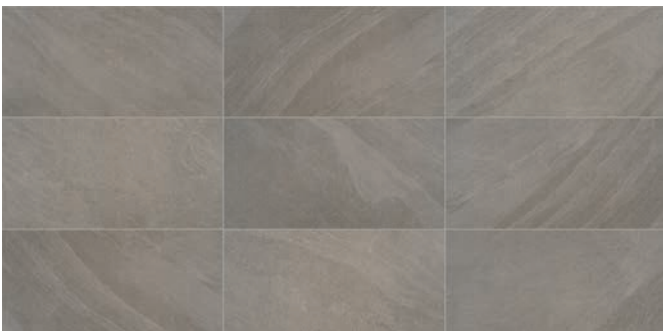

MODERN OASIS

Photo features Soft Cloud 24x24

COLORBODY PORCELAIN

Soft Cloud MD05

Morning Haze MD06

Desert Sand MD07

Gentle Rain MD08

Stormy Sky MD09

STOCKED SIZES

12x24 Field Tile

24x24 Field Tile

1x3 Mosaic

3x3 Mosaic

ADDITIONAL SIZES AVAILABLE

6x12 Cove Base

3x12 Bullnose

1x6 Cove Base Corner

SUITABLE FOR THE FOLLOWING APPLICATIONS

Walls	Floors	Countertops	Frost Resistant	D.C.O.F. \geq
✓	✓	✓	✓	0.42