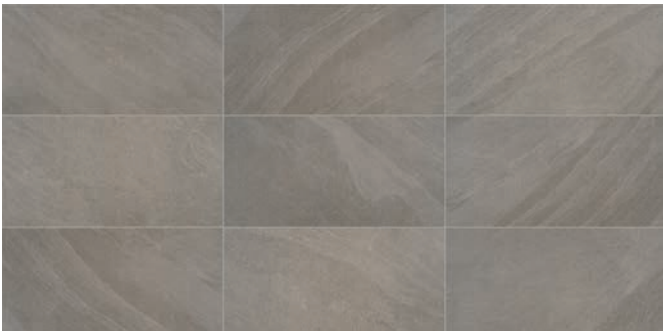

MODERN OASIS

Photo features Soft Cloud 24x24

COLORBODY PORCELAIN

Soft Cloud MD05

Morning Haze MD06

Desert Sand MD07

Gentle Rain MD08

Stormy Sky MD09

STOCKED SIZES

12x24 Field Tile

1x3 Mosaic

ADDITIONAL SIZES AVAILABLE

- 24x24 Field Tile
- 2x2 Mosaic
- 6x12 Cove Base
- 1x6 Cove Corner
- 3x12 Bullnose

SUITABLE FOR THE FOLLOWING APPLICATIONS

Walls	Floors	Countertops	Frost Resistant	D.C.O.F. ≥
✓	✓	✓	✓	0.42