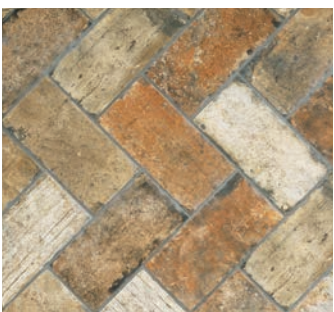

NEW YORK

Photo features Central Park 4x8

GLAZED PORCELAIN STONEWARE

Greenwich Village

Soho

Broadway

Chelsea

Central Park

STOCKED SIZES

9x10 Hex

4x8 Brick

SUITABLE FOR THE FOLLOWING APPLICATIONS

Walls	Floors	Countertops	Frost Resistant	C.O.F. Wet \geq	C.O.F. Dry \geq
✓	✓	✓	✓	0.60	0.70