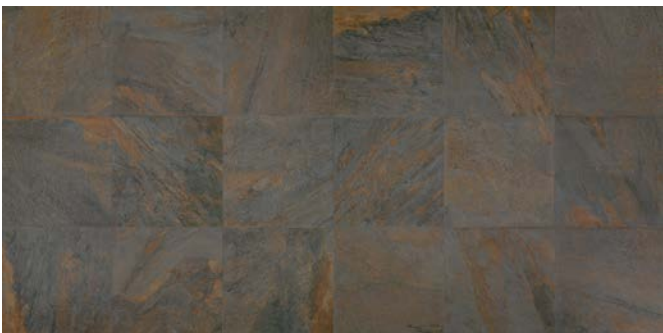

PLACE

Photo features Shale 12x24 and 24x24

GLAZED PORCELAIN

Amber

Shale

Rust

STOCKED SIZES

12x24 Field Tile

2x2 Mosaic

ADDITIONAL SIZES AVAILABLE

- 24x24 Field Tile
- 18x36 Field Tile
- Brick Mix Mosaic
- 3x24 Bullnose
- 6x12 Cove Base

SUITABLE FOR THE FOLLOWING APPLICATIONS

Walls	Floors	Countertops	Frost Resistant	D.C.O.F. ≥
✓	✓	✓	✓	0.42