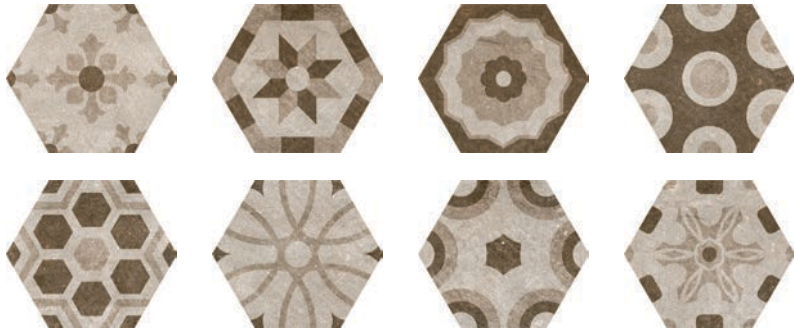

RHONE

Photo features Dijon Hexagon Decos

GLAZED PORCELAIN

Lyon

Lyon Decos

Dijon

Dijon Decos

Carrara

Carrara Decos

STOCKED SIZES

9.6x11
Field Tile

SUITABLE FOR THE FOLLOWING APPLICATIONS

Walls	Floors	Countertops	Frost Resistant	D.C.O.F. ≥
✓	✓	-	-	0.42

* Decos are ordered by the SF and each carton contains randomly mixed patterns.