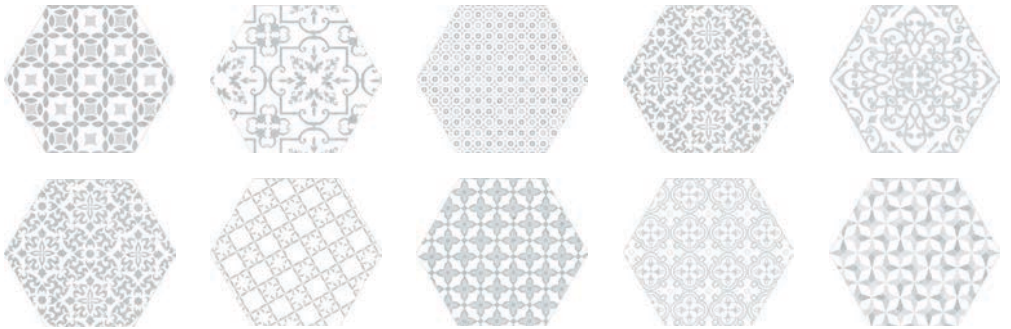

RHONE

Photo features Dijon Hexagon Decos

GLAZED PORCELAIN

Lyon

Lyon Decos

Dijon

Dijon Decos

Carrara

Carrara Decos

STOCKED SIZES

9.6x11
Field Tile

SUITABLE FOR THE FOLLOWING APPLICATIONS

Walls	Floors	Countertops	Frost Resistant	D.C.O.F. ≥
✓	✓	-	-	0.42

* Decos are ordered by the SF and each carton contains randomly mixed patterns.