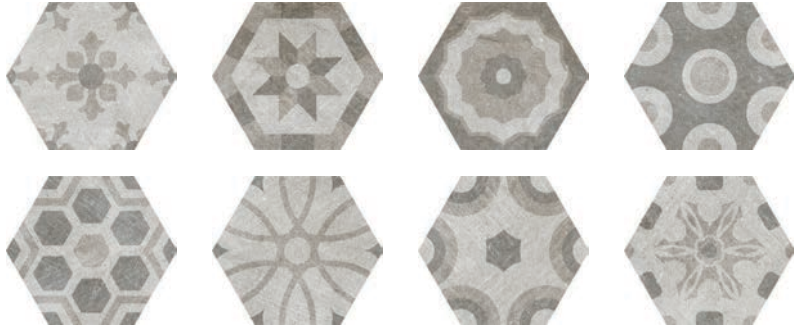

RHONE

Photo features Dijon Hexagon Decos

GLAZED PORCELAIN

Lyon

Lyon Decos

Dijon

Dijon Decos

Carrara

Carrara Decos

STOCKED SIZES

9.6x11
Field Tile

SUITABLE FOR THE FOLLOWING APPLICATIONS

Walls	Floors	Countertops	Frost Resistant	D.C.O.F. ≥
✓	✓	-	-	0.42

* Decos are ordered by the SF and each carton contains randomly mixed patterns.