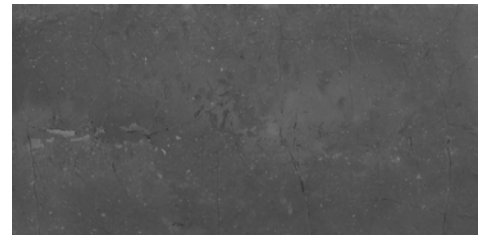

# STONEWAY

Photo features Grey, Line Grey, and White Grey

## GLAZED PORCELAIN

Beige

Grey

Anthracite

Line Beige

Line Grey

Line Anthracite

White Beige

White Grey

White Anthracite

## SUITABLE FOR THE FOLLOWING APPLICATIONS

| Walls | Floors | Countertops | Frost Resistant | C.O.F. Wet $\geq$ | C.O.F. Dry $\geq$ |
|-------|--------|-------------|-----------------|-------------------|-------------------|
| ✓     | ✓      | ✓           | ✓               | 0.37              | 0.50              |