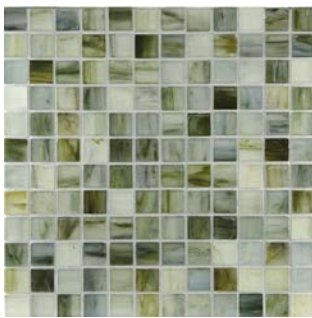

TOZEN

Photo features Vanadium 1x4 Natural

GLASS MOSAIC

Vanadium Silk

Vanadium Natural

Nickel Silk

Nickel Natural

Strontium Silk

Strontium Natural

Tin Silk

Tin Natural

Oxygen Silk

Oxygen Natural

STOCKED SIZES

1/2 x 1 Mosaic Blends

SUITABLE FOR THE FOLLOWING APPLICATIONS