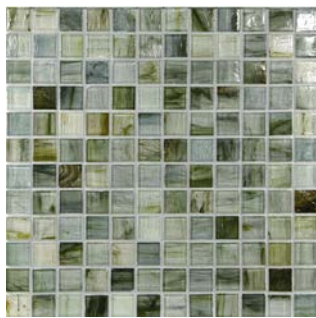

TOZEN

Photo features Vanadium 1x4 Natural

GLASS MOSAIC

Vanadium Silk

Vanadium Natural

Nickel Silk

Nickel Natural

Strontium Silk

Strontium Natural

Tin Silk

Tin Natural

Oxygen Silk

Oxygen Natural

STOCKED SIZES

1/2 x 1 Mosaic Blends

SUITABLE FOR THE FOLLOWING APPLICATIONS