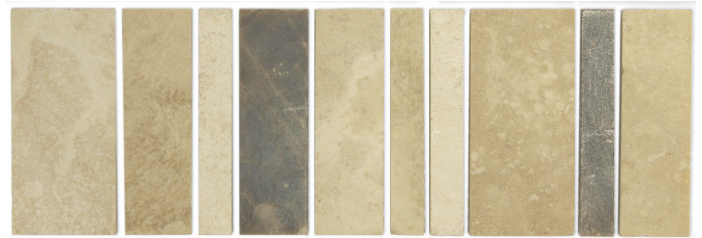

TRAVERTINE HONED

3x6 Antico Cream Honed

3x6 Azteca Honed

3x6 Noce Honed

2x12
B015 Small Lima Border

4x12
B025 Large Lima Border

Borders not recommended for floor installations.
Subject to natural color variations inherent in travertine.
Proper sealing is recommended. Not shown to scale.

SUITABLE FOR THE FOLLOWING APPLICATIONS

Walls	Floors	Countertops	Frost Resistant	D.C.O.F. ≥
✓	✓	✓	-	-