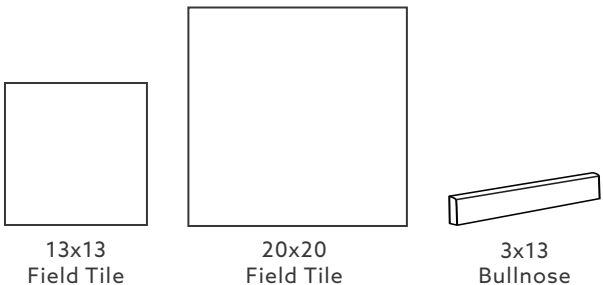

VESALE STONE

Photo features Sand 20x20

GLAZED PORCELAIN STONEWARE

Sand (Beige)

Rust (Brown)

Smoke (Gray)

Moss (Green)

STOCKED SIZES