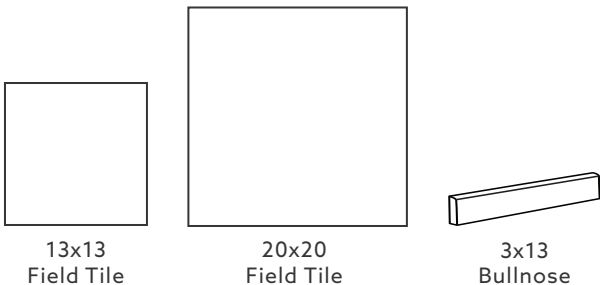

VESALE STONE

Photo features Sand 20x20

GLAZED PORCELAIN STONEWARE

Sand (Beige)

Rust (Brown)

Smoke (Gray)

Moss (Green)

STOCKED SIZES