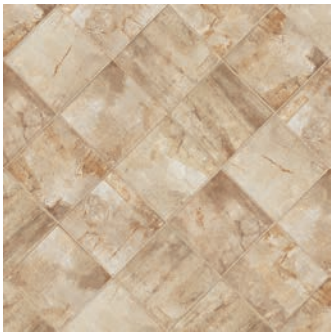

VESALE STONE

Photo features Sand 20x20

GLAZED PORCELAIN STONEWARE

Sand (Beige)

Rust (Brown)

Smoke (Gray)

Moss (Green)

STOCKED SIZES

SUITABLE FOR THE FOLLOWING APPLICATIONS

| Walls | Floors | Countertops | Frost Resistant | C.O.F. Wet \geq | C.O.F. Dry \geq |
|-------|--------|-------------|-----------------|-------------------|-------------------|
| ✓ | ✓ | ✓ | ✓ | 0.60 | 0.80 |