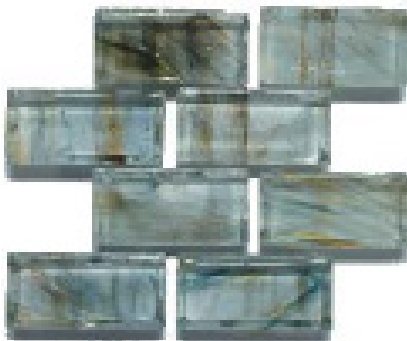

## GLASS MOSAICS

VA86 Smokey Ballad Gloss

VA89 Warm Sunset Gloss

VA92 Soothing Mist Gloss

VA93 Whispering Stream Gloss

VA94 Evening Shadow Gloss

VA90 Serenity Blue Gloss

## STOCKED SIZES

*Brick Mosaic Strip*  
Mesh mounted on 12x12 sheets  
White thinset recommended

*5/8x5/8 Mosaic Blends*  
Mesh mounted on 12x12 sheets  
White thinset recommended