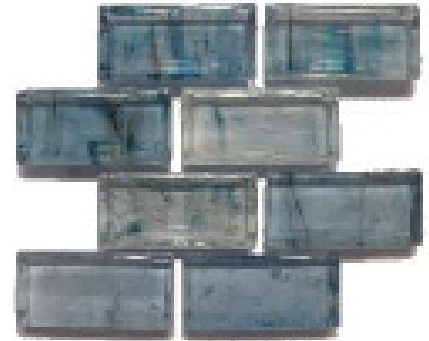

## GLASS MOSAICS

VA86 Smokey Ballad Gloss

VA89 Warm Sunset Gloss

VA92 Soothing Mist Gloss

VA93 Whispering Stream Gloss

VA94 Evening Shadow Gloss

VA90 Serenity Blue Gloss

## STOCKED SIZES

*Brick Mosaic Strip*  
Mesh mounted on 12x12 sheets  
White thinset recommended

*5/8x5/8 Mosaic Blends*  
Mesh mounted on 12x12 sheets  
White thinset recommended