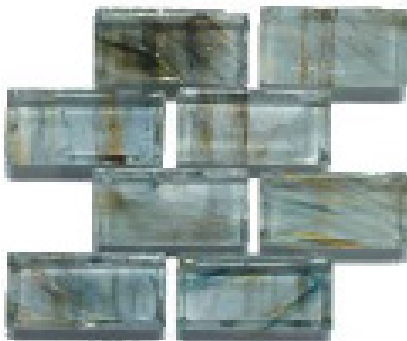

VISIONAIRE

GLASS MOSAICS

VA86 Smokey Ballad Gloss

VA89 Warm Sunset Gloss

VA92 Soothing Mist Gloss

VA93 Whispering Stream Gloss

VA94 Evening Shadow Gloss

VA90 Serenity Blue Gloss

STOCKED SIZES

*Brick Mosaic Strip
Mesh mounted on 12x12 sheets
White thinset recommended*

*5/8x5/8 Mosaic Blends
Mesh mounted on 12x12 sheets
White thinset recommended*

SUITABLE FOR THE FOLLOWING APPLICATIONS