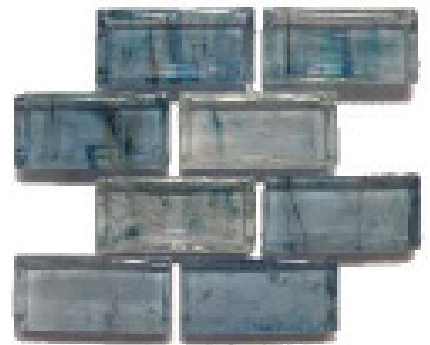

VISIONAIRE

GLASS MOSAICS

VA86 Smokey Ballad Gloss

VA89 Warm Sunset Gloss

VA92 Soothing Mist Gloss

VA93 Whispering Stream Gloss

VA94 Evening Shadow Gloss

VA90 Serenity Blue Gloss

STOCKED SIZES

*Brick Mosaic Strip
Mesh mounted on 12x12 sheets
White thinset recommended*

*5/8x5/8 Mosaic Blends
Mesh mounted on 12x12 sheets
White thinset recommended*

SUITABLE FOR THE FOLLOWING APPLICATIONS