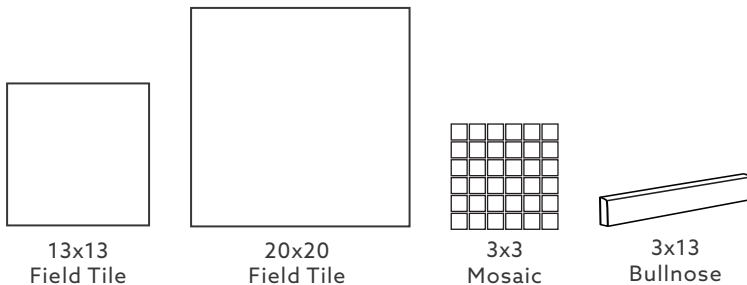

WALNUT CANYON

Photo features Cream 20x20

GLAZED PORCELAIN

Cream

Golden

Multi

STOCKED SIZES

SUITABLE FOR THE FOLLOWING APPLICATIONS