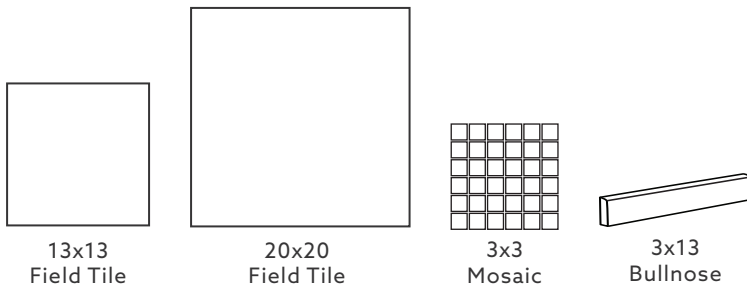

# WALNUT CANYON

Photo features Cream 20x20

## STOCKED SIZES