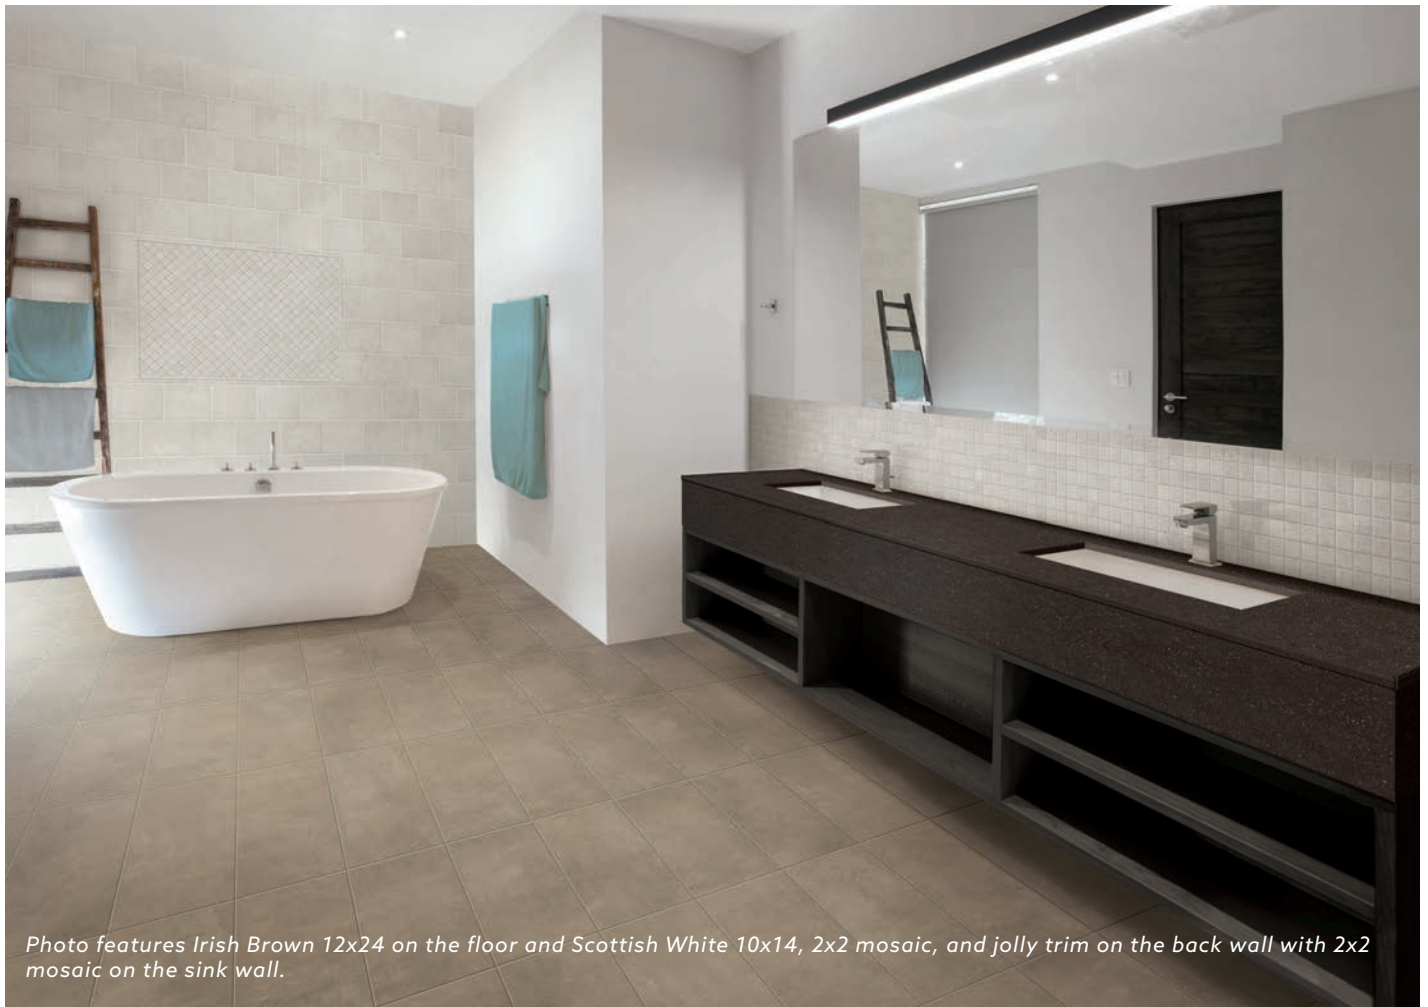

WINDMERE

GLAZED CERAMIC FIELD, WALL, & MOSAIC TILE

Photo features Irish Brown 12x24 on the floor and Scottish White 10x14, 2x2 mosaic, and jolly trim on the back wall with 2x2 mosaic on the sink wall.

AVAILABLE COLORS